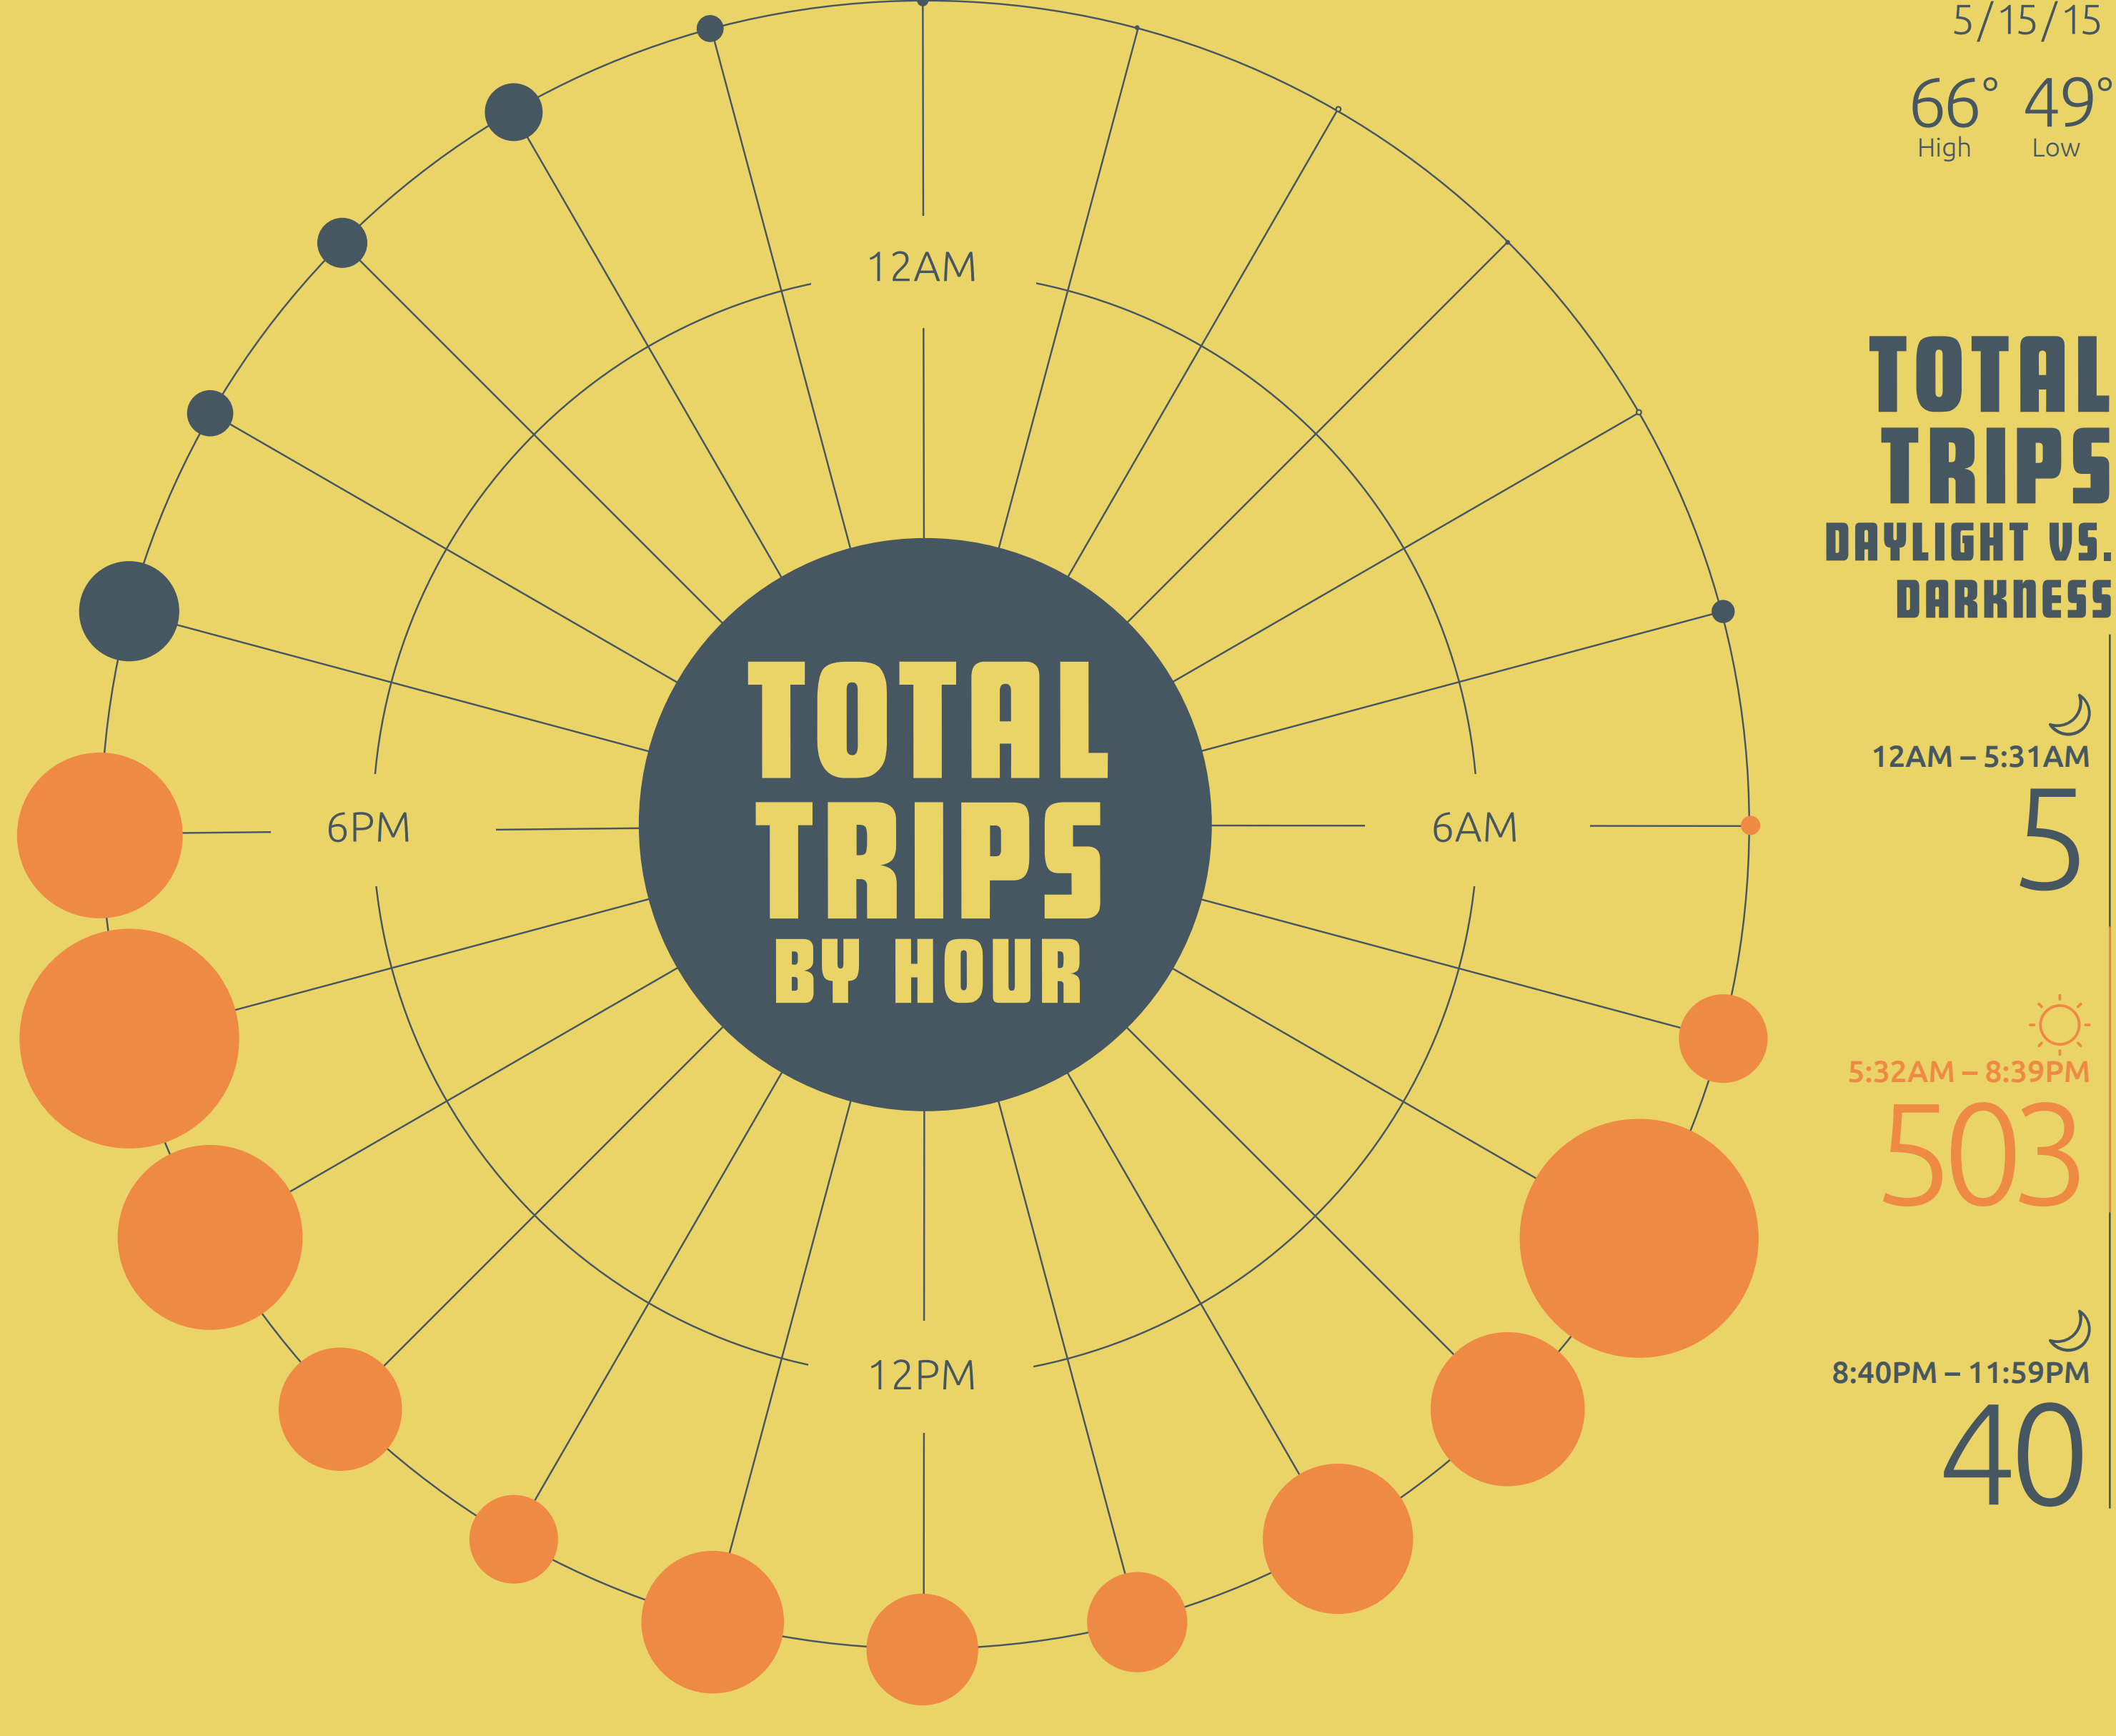

# BIKE TO WORK DAY 2015 WITH PRONTO SEATTLE

Bike to Work Day is the biggest and most celebrated day in Bike to Work week and National Bike Month. Created by the League of American Bicyclists in 1956, whose mission is to promote the movement to create a Bicycle Friendly America for everyone.

Bike to Work Day in Seattle was on May 15 this last year and we were curious to see Pronto's contribution and how many people decided to improve their commute.

5/15/15  
66° 49°  
High Low

**TOTAL TRIPS DAYLIGHT VS. DARKNESS**

12AM - 5:31AM  
**5**

5:32AM - 8:39PM  
**503**

8:40PM - 11:59PM  
**40**

**TOTAL TRIPS 548**

**TOTAL AVERAGE 391** of all Friday trips in 2014/2015

### RIDER GENDER AND AGE

GENDER		Male	Female	Other
AGE	16-30	16-30	16-30	16-30
	31-45	31-45	31-45	31-45
	46-60	46-60	46-60	46-60
	61+	61+	61+	61+

**YOUNGEST RIDER**  
19 years old

**OLDEST RIDER**  
76 years old