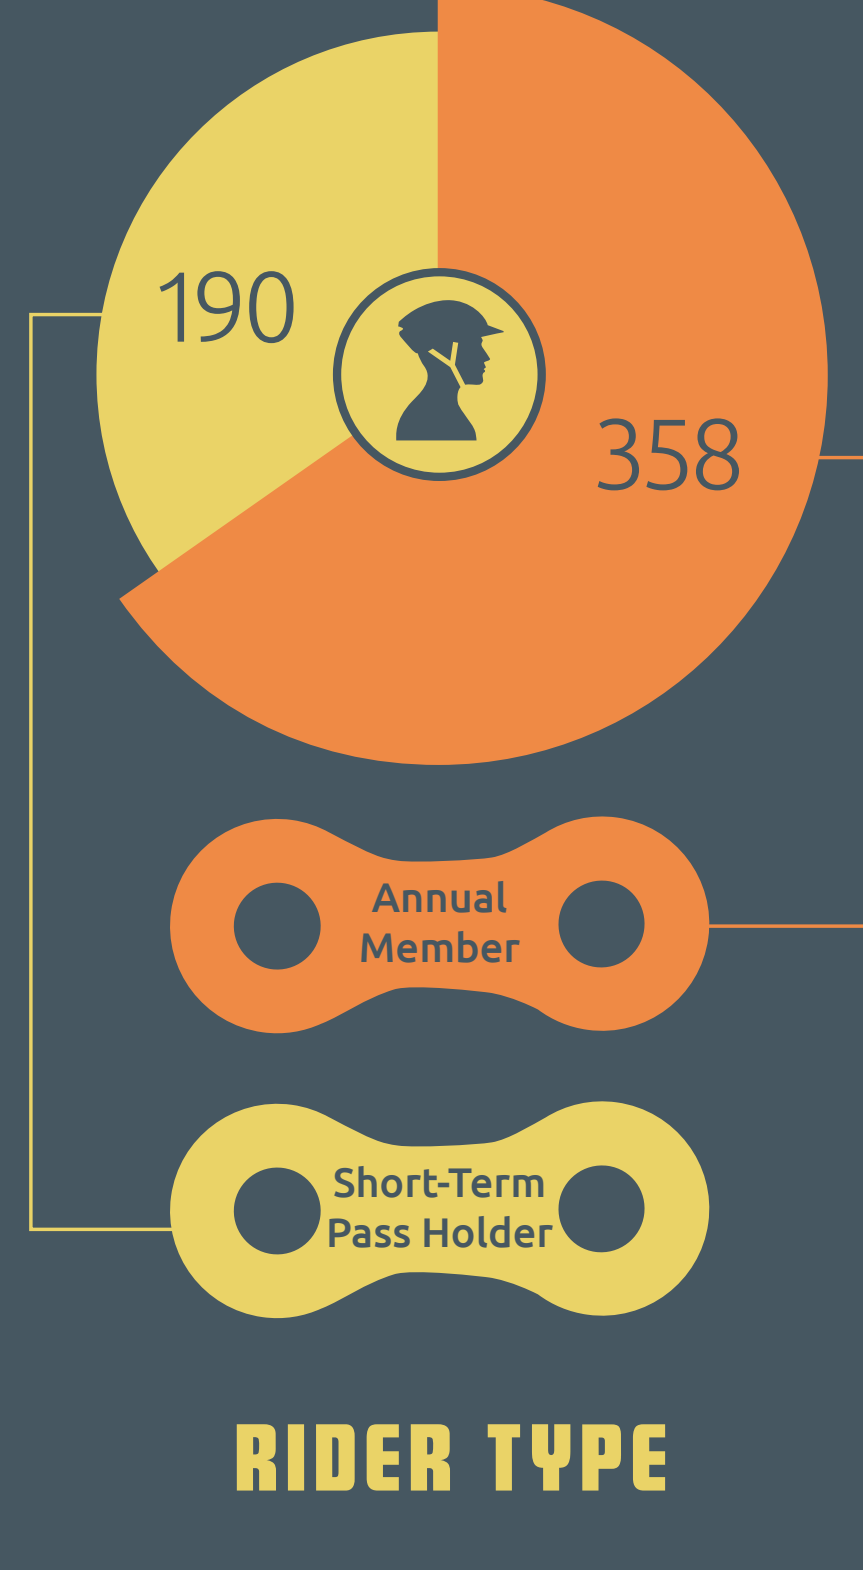

Bike to Work Day in Seattle was on May 15 this last year and we were curious to see Pronto's contribution and how many people decided to improve their commute.

5/15/15  
66° 49°  
High Low

**TOTAL TRIPS DAYLIGHT VS. DARKNESS**

12AM - 5:31AM  
**5**

5:32AM - 8:39PM  
**503**

8:40PM - 11:59PM  
**40**

**TOTAL TRIPS 548**

**TOTAL AVERAGE 391** of all Friday trips in 2014/2015

## PRONTO RIDERS

**RIDER TYPE**

### RIDER GENDER AND AGE

GENDER		Male	Female	Other
AGE	16-30	16-30	16-30	16-30
	31-45	31-45	31-45	31-45
	46-60	46-60	46-60	46-60
	61+	61+	61+	61+

**YOUNGEST RIDER**  
19 years old

**OLDEST RIDER**  
76 years old